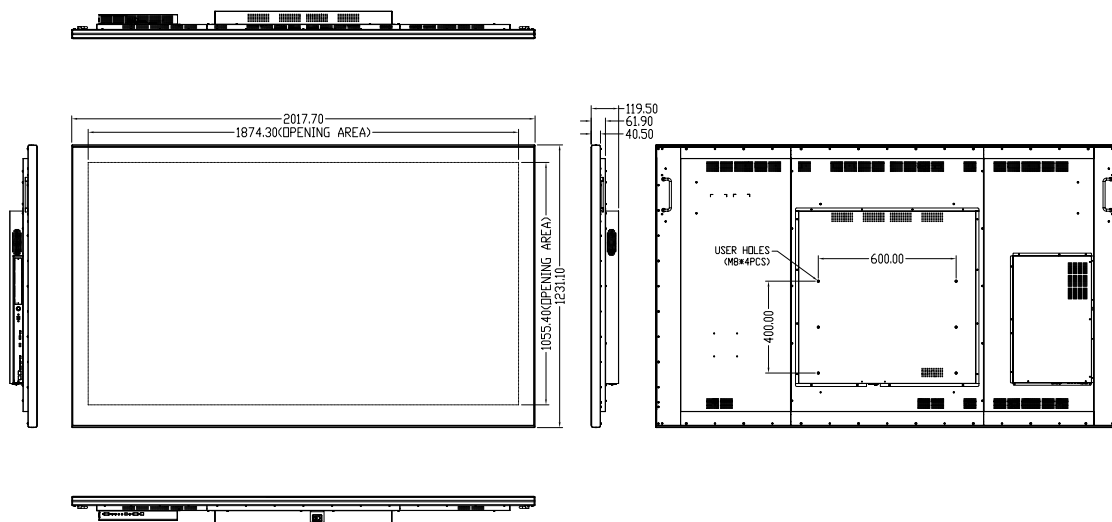

Connectivity (Output)	Video (analogue)	CVBS x1	
	Video (digital)	HDMI 2.0 x1	
	SPDIF	Optical x1	
Sound	Audio	Line out (3.5mm) x1	
	Built-in Speakers	10W~15W x2 (Typ.-Max.)	
Power	Input Voltage	AC100~240V 50/60Hz	
	Power Consumption (Typical)	≤280 Watts	
Environmental Conditions	Power Consumption (Standby)	≤1W	
	Operating Temp.	0-50°C	
	Operating Humid.	10-90% RH	
Physical Spec. (Product)	Dimension (WxHxD)	2041x1243x121mm	
	Net Weight	120 kgs	
	Air gap	≤5mm	
	VESA	600×400mm	
Android	System Version	Android 5.0	
	Kernel	3.10.40	
	CPU	ARM Cortex A53 Quad Core 1.4 GHz	
	GPU	Quad Core	
	RAM	1.5GB DDR3	
	ROM	8GB	
	Accessories	Wall Mount	
		WiFi Dongle	
Pen: 2 units			
Pen holder: 1 unit			
Power cord: 1.8m			
HDMI cable: 3m			
USB cable: 3m			
Manual			
Remote control + batteries			
Cleaning fabric			

TECHNICAL DRAWING

AUTHORISED DISTRIBUTOR