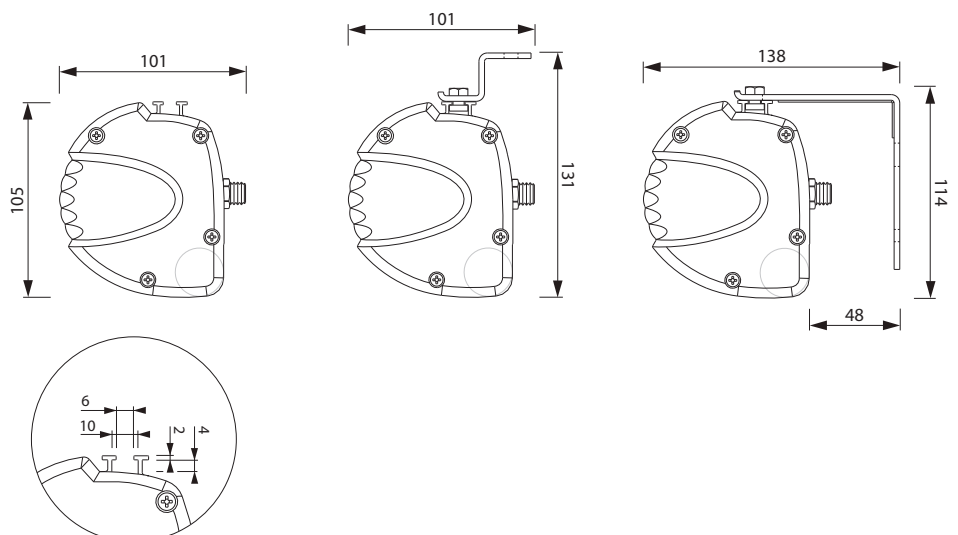

The screen has 5 cm wide black borders. The format of the viewing area is 16:10.

The screen has 5 cm wide black borders. The format of the viewing area is 16:9.

The screen has 5 cm wide black borders. The format of the viewing area is 2.35:1.

SCREEN DIMENSIONS

Example – Diplomat Electric

Model: MD2724

Screen width: 2700 mm

Total width: 2700 mm + 125 mm = 2825 mm

Bar width: 2700 mm + 57 mm = 2757 mm

CASE DIMENSIONS

ELECTRICAL SPECIFICATIONS

Cable Specifications

Thickness: \varnothing 7 mm
 Cable area: 4x0,5mm² , motor to control
 3x0,75mm² , control to plug
 Wires: Black - Up
 Brown - Down
 Blue - Neutral
 Green/Yellow - Ground

Plug options

The motor is grounded.

BRACKET DIMENSIONS

Brackets – Wall

Included in all Diplomat products

Brackets – Ceiling

Included in all Diplomat products

PACKAGING DIMENSIONS

Screen width	Box length	Box width	Box height
1600	1910	165	170
1800	2110	165	170
2000	2310	165	170
2200	2510	165	170
2400	2710	165	170
2700	3010	165	170
3000	3310	165	170