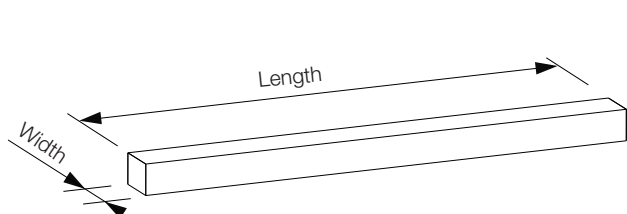

The motor is grounded.

BRACKET DIMENSIONS

Brackets – Wall

Included in all Diplomat products

Brackets – Ceiling

Included in all Diplomat products

PACKAGING DIMENSIONS

Screen width	Box length	Box width	Box height
1600	1910	165	170
1800	2110	165	170
2000	2310	165	170
2200	2510	165	170
2400	2710	165	170
2700	3010	165	170
3000	3310	165	170