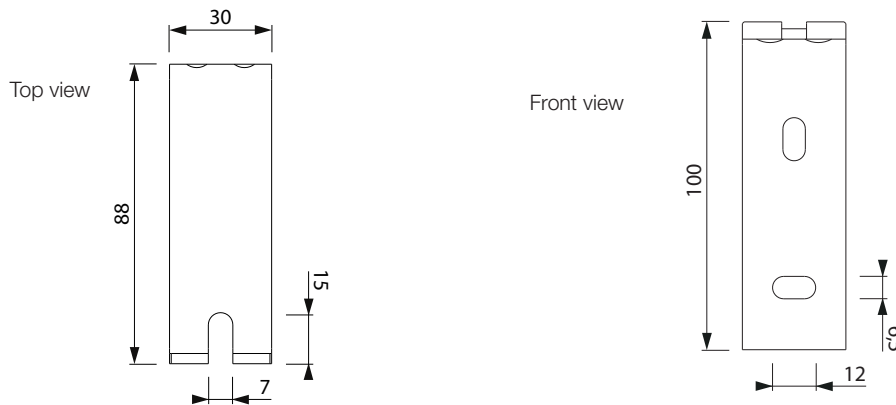

SCREEN DIMENSIONS

Example – Diplomat Electric

Model: MD2724

Screen width: 2700 mm

Total width: 2700 mm + 125 mm = 2825 mm

Bar width: 2700 mm + 57 mm = 2757 mm

CASE DIMENSIONS

ELECTRICAL SPECIFICATIONS

Cable Specifications

Thickness: \varnothing 7 mm
 Cable area: 4x0,5mm² , motor to control
 3x0,75mm² , control to plug
 Wires: Black - Up
 Brown - Down
 Blue - Neutral
 Green/Yellow - Ground

Plug options

The motor is grounded.

BRACKET DIMENSIONS

Brackets – Wall

Included in all Diplomat products

Brackets – Ceiling

Included in all Diplomat products

PACKAGING DIMENSIONS

Screen width	Box length	Box width	Box height
1600	1910	165	170
1800	2110	165	170
2000	2310	165	170
2200	2510	165	170
2400	2710	165	170
2700	3010	165	170
3000	3310	165	170