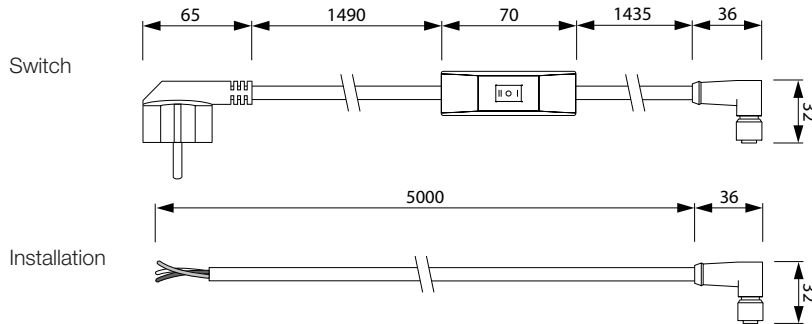

SCREEN DIMENSIONS

Example – Diplomat Electric

Model: MD2724

Screen width: 2700 mm

Total width: 2700 mm + 125 mm = 2825 mm

Bar width: 2700 mm + 57 mm = 2757 mm

CASE DIMENSIONS

ELECTRICAL SPECIFICATIONS

Cable Specifications

Thickness: \varnothing 7 mm
 Cable area: 4x0,5mm² , motor to control
 3x0,75mm² , control to plug
 Wires: Black - Up
 Brown - Down
 Blue - Neutral
 Green/Yellow - Ground

Plug options

The motor is grounded.

BRACKET DIMENSIONS

Brackets – Wall

Included in all Diplomat products

Brackets – Ceiling

Included in all Diplomat products

PACKAGING DIMENSIONS

Screen width	Box length	Box width	Box height
1600	1910	165	170
1800	2110	165	170
2000	2310	165	170
2200	2510	165	170
2400	2710	165	170
2700	3010	165	170
3000	3310	165	170