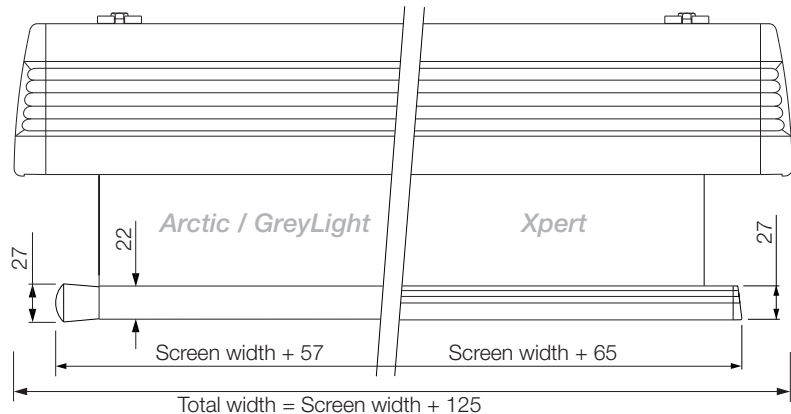

The screen has 5 cm wide black borders. The format of the viewing area is 16:10.

The screen has 5 cm wide black borders. The format of the viewing area is 16:9.

The screen has 5 cm wide black borders. The format of the viewing area is 2.35:1.

SCREEN DIMENSIONS

Example – Diplomat Electric

Model: MD2724

Screen width: 2700 mm

Total width: 2700 mm + 125 mm = 2825 mm

Bar width: 2700 mm + 57 mm = 2757 mm

CASE DIMENSIONS

ELECTRICAL SPECIFICATIONS

Cable Specifications

Thickness: \varnothing 7 mm
 Cable area: 4x0,5mm² , motor to control
 3x0,75mm² , control to plug
 Wires: Black - Up
 Brown - Down
 Blue - Neutral
 Green/Yellow - Ground

Plug options

The motor is grounded.

BRACKET DIMENSIONS

Brackets – Wall

Included in all Diplomat products

Brackets – Ceiling

Included in all Diplomat products

PACKAGING DIMENSIONS

Screen width	Box length	Box width	Box height
1600	1910	165	170
1800	2110	165	170
2000	2310	165	170
2200	2510	165	170
2400	2710	165	170
2700	3010	165	170
3000	3310	165	170