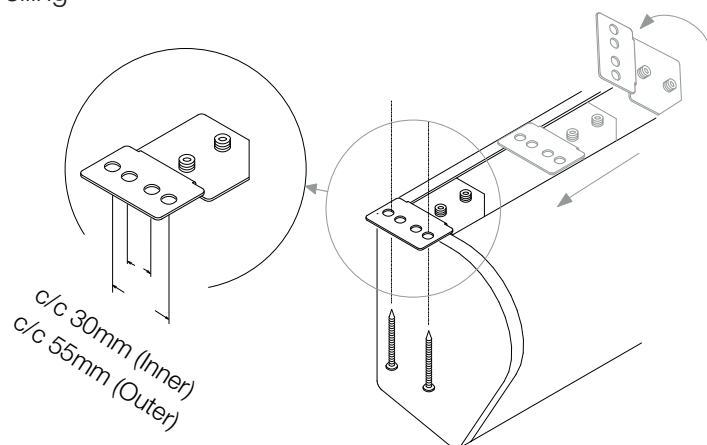

Delivered with top drop of 30cm as standard. Screen delivered for wall mount, prepared for ceiling mount. Ceiling mount requires rewiring. Motor to the left as standard. Quiet motor available upon request.

SCREEN DIMENSIONS

CASE DIMENSIONS

Wall

BRACKET DIMENSIONS

Brackets – Wall

Brackets – Ceiling

PACKAGING DIMENSIONS

Screen width	Box length	Box width	Box height
1600	2150	260	260
1800	2350	260	260
2000	2550	260	260
2200	2750	260	260
2400	2950	260	260
2700	3250	260	260
3000	3550	260	260