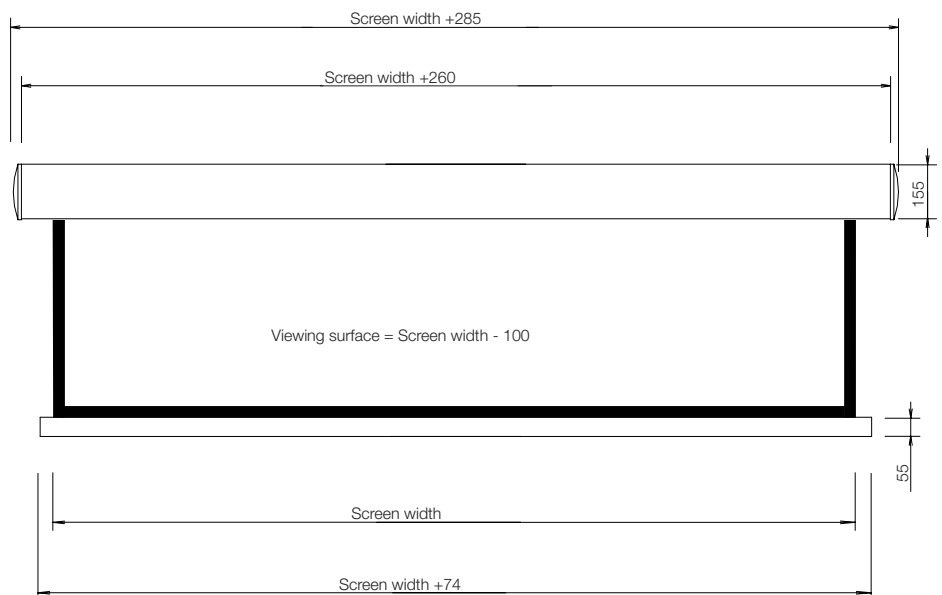

4:3

The screen has 5 cm wide black borders. The format of the viewing area is 4:3.

16:10

The screen has 5 cm wide black borders. The format of the viewing area is 16:10.

16:9

The screen has 5 cm wide black borders. The format of the viewing area is 16:9.

2.35:1

The screen has 5 cm wide black borders. The format of the viewing area is 2.35:1.

SMARTMOTOR)))

Built-in radio and Dry Contact
Cable 2,5m

Accessories:

- Trigger 12v 
- Dry contact transmitter 
- RF remote control included
- RF wall transmitter

SCREEN DIMENSIONS

CASE DIMENSIONS

Wall

BRACKET DIMENSIONS

Brackets – Wall

Brackets – Ceiling

PACKAGING DIMENSIONS

Screen width	Box length	Box width	Box height
1600	2150	260	260
1800	2350	260	260
2000	2550	260	260
2200	2750	260	260
2400	2950	260	260
2700	3250	260	260
3000	3550	260	260