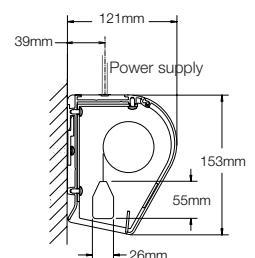

Delivered with top drop of 30cm as standard. Screen delivered for wall mount, prepared for ceiling mount. Ceiling mount requires rewiring. Motor to the left as standard. Quiet motor available upon request.

SCREEN DIMENSIONS

CASE DIMENSIONS

Wall

BRACKET DIMENSIONS

Brackets – Wall

Brackets – Ceiling

PACKAGING DIMENSIONS

Screen width	Box length	Box width	Box height
1600	2150	260	260
1800	2350	260	260
2000	2550	260	260
2200	2750	260	260
2400	2950	260	260
2700	3250	260	260
3000	3550	260	260