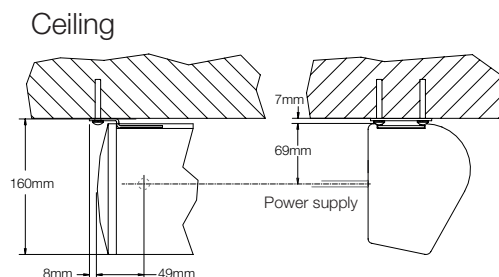

4:3

The screen has 5 cm wide black borders. The format of the viewing area is 4:3.

16:10

The screen has 5 cm wide black borders. The format of the viewing area is 16:10.

16:9

The screen has 5 cm wide black borders. The format of the viewing area is 16:9.

2.35:1

The screen has 5 cm wide black borders. The format of the viewing area is 2.35:1.

SMARTMOTOR)))

Built-in radio and Dry Contact
Cable 2,5m

Accessories:

- Trigger 12v 
- Dry contact transmitter 
- RF remote control included
- RF wall transmitter

The Linea Xpert cassette has a unique designed shape which consists of gently rounded aluminium, with no exposed mounting fixtures or fasteners, and all attachment points are completely invisible. The case is finished in white and the white heavy weight bottom dowel retracts completely inside the case when the screen is not in use.

SCREEN DIMENSIONS

CASE DIMENSIONS

Wall

BRACKET DIMENSIONS

Brackets – Wall

Brackets – Ceiling

PACKAGING DIMENSIONS

Screen width	Box length	Box width	Box height
1600	2150	260	260
1800	2350	260	260
2000	2550	260	260
2200	2750	260	260
2400	2950	260	260
2700	3250	260	260
3000	3550	260	260