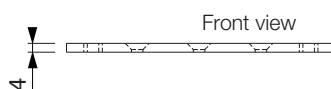

SCREEN DIMENSIONS

Considerations regarding cut out width

Minimum cut out width: screen width + 305

Maximum cut out width: screen width + 343

Recommended cut out width: screen width + 325

CASE DIMENSIONS

BRACKET DIMENSIONS

Brackets are included in all Sesame products.

PACKAGING DIMENSIONS

Screen width	Box length	Box width	Box height
1600	2040	245	250
1800	2240	245	250
2000	2440	245	250
2200	2640	245	250
2400	2840	245	250
2700	3140	245	250
3000	3440	245	250