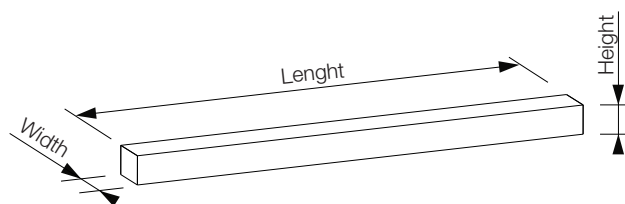

SCREEN DIMENSIONS

Considerations regarding cut out width

Minimum cut out width: screen width + 305

Maximum cut out width: screen width + 343

Recommended cut out width: screen width + 325

CASE DIMENSIONS

BRACKET DIMENSIONS

Brackets are included in all Sesame products.

PACKAGING DIMENSIONS

Screen width	Box length	Box width	Box height
1600	2040	245	250
1800	2240	245	250
2000	2440	245	250
2200	2640	245	250
2400	2840	245	250
2700	3140	245	250
3000	3440	245	250