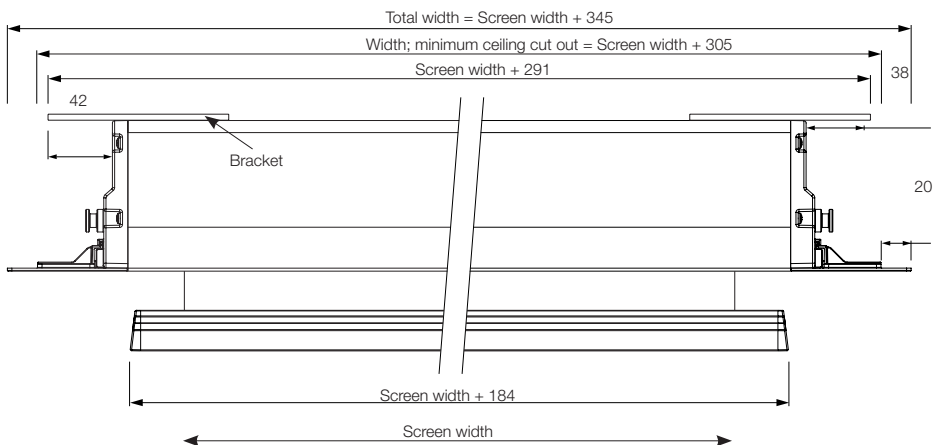

16:9

The screen has 5 cm wide black borders. The format of the viewing area is 16:9.

SMART MOTOR)))

Built-in radio and Dry Contact
Cable 2,5m

Optional Extras:

- Trigger 12v 
- Dry contact transmitter 
- RF remote control included
- RF wall transmitter

Euroscreen® Sesame 2.1 is an upgrade from the award winning, sophisticated recessed projection screen designed for installation in suspended or plastered ceilings. The model has a clever design of the bottom dowel which closes the case flush when the screen is not used, and the white aluminium case is equipped with unique removable end flanges for quick access and installation. The distinctive feature with a concealed drop function of screen section allows for installation in prepared ceiling cut-out later on during the construction process. The screen is stylish in its appearance with external flange profiles which are integrated with the case. Optional brackets for trouble-free installation in recessed ceilings are available.

SCREEN DIMENSIONS

Considerations regarding cut out width

Minimum cut out width: screen width + 305

Maximum cut out width: screen width + 343

Recommended cut out width: screen width + 325

CASE DIMENSIONS

BRACKET DIMENSIONS

Brackets are included in all Sesame products.

PACKAGING DIMENSIONS

Screen width	Box length	Box width	Box height
1600	2040	245	250
1800	2240	245	250
2000	2440	245	250
2200	2640	245	250
2400	2840	245	250
2700	3140	245	250
3000	3440	245	250