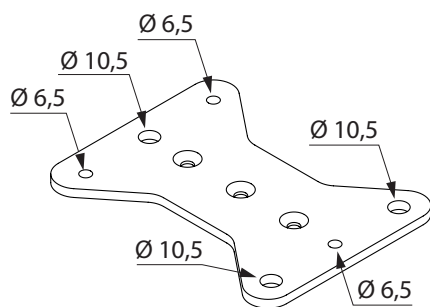

SCREEN DIMENSIONS

Considerations regarding cut out width

Minimum cut out width: screen width + 305

Maximum cut out width: screen width + 343

Recommended cut out width: screen width + 325

CASE DIMENSIONS

BRACKET DIMENSIONS

Brackets are included in all Sesame products.

PACKAGING DIMENSIONS

Screen width	Box length	Box width	Box height
1600	2040	245	250
1800	2240	245	250
2000	2440	245	250
2200	2640	245	250
2400	2840	245	250
2700	3140	245	250
3000	3440	245	250