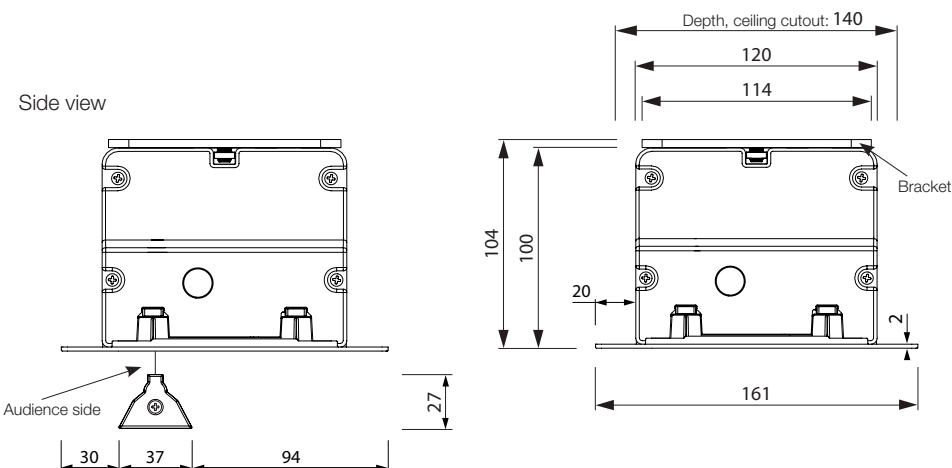

Euroscreen® Sesame 2.1 is an upgrade from the award winning, sophisticated recessed projection screen designed for installation in suspended or plastered ceilings. The model has a clever design of the bottom dowel which closes the case flush when the screen is not used, and the white aluminium case is equipped with unique removable end flanges for quick access and installation. The distinctive feature with a concealed drop function of screen section allows for installation in prepared ceiling cut-out later on during the construction process. The screen is stylish in its appearance with external flange profiles which are integrated with the case. Optional brackets for trouble-free installation in recessed ceilings are available.

SCREEN DIMENSIONS

Considerations regarding cut out width

Minimum cut out width: screen width + 305

Maximum cut out width: screen width + 343

Recommended cut out width: screen width + 325

CASE DIMENSIONS

BRACKET DIMENSIONS

Brackets are included in all Sesame products.

PACKAGING DIMENSIONS

Screen width	Box length	Box width	Box height
1600	2040	245	250
1800	2240	245	250
2000	2440	245	250
2200	2640	245	250
2400	2840	245	250
2700	3140	245	250
3000	3440	245	250