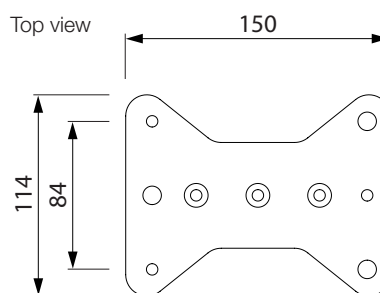

SCREEN DIMENSIONS

Considerations regarding cut out width

Minimum cut out width: screen width + 305

Maximum cut out width: screen width + 343

Recommended cut out width: screen width + 325

CASE DIMENSIONS

BRACKET DIMENSIONS

Brackets are included in all Sesame products.

PACKAGING DIMENSIONS

Screen width	Box length	Box width	Box height
1600	2040	245	250
1800	2240	245	250
2000	2440	245	250
2200	2640	245	250
2400	2840	245	250
2700	3140	245	250
3000	3440	245	250